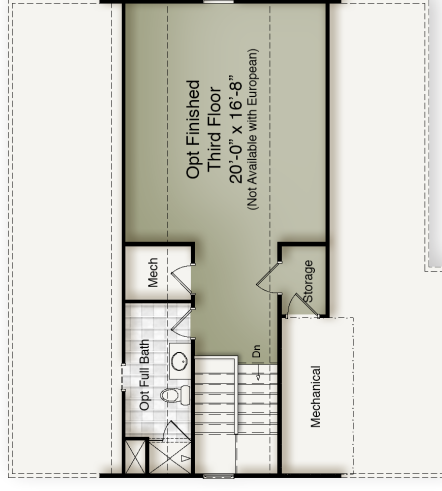

FONVILLE MORISEY
BAREFOOT
NEW HOME SALES & MARKETING 

All plans, details, and renderings are approximate and subject to change. Illustrations may not represent finished details. 09/18

The Brighton

First Floor

Second Floor

Optional Bedroom 4
in lieu of Loft

Optional Master Bath
with Tile Surround Shower and Seat

Optional Third Floor

THE EDGEWATER COLLECTION

WYND WATER

WyndWaterLife.com

164 Aurora Place, Hampstead, NC 28443
910.899.5140 | WyndWater@FMBnewhomes.com